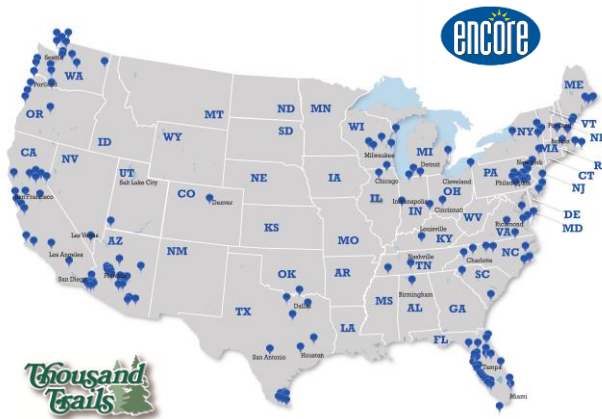

Price: $299 per rental